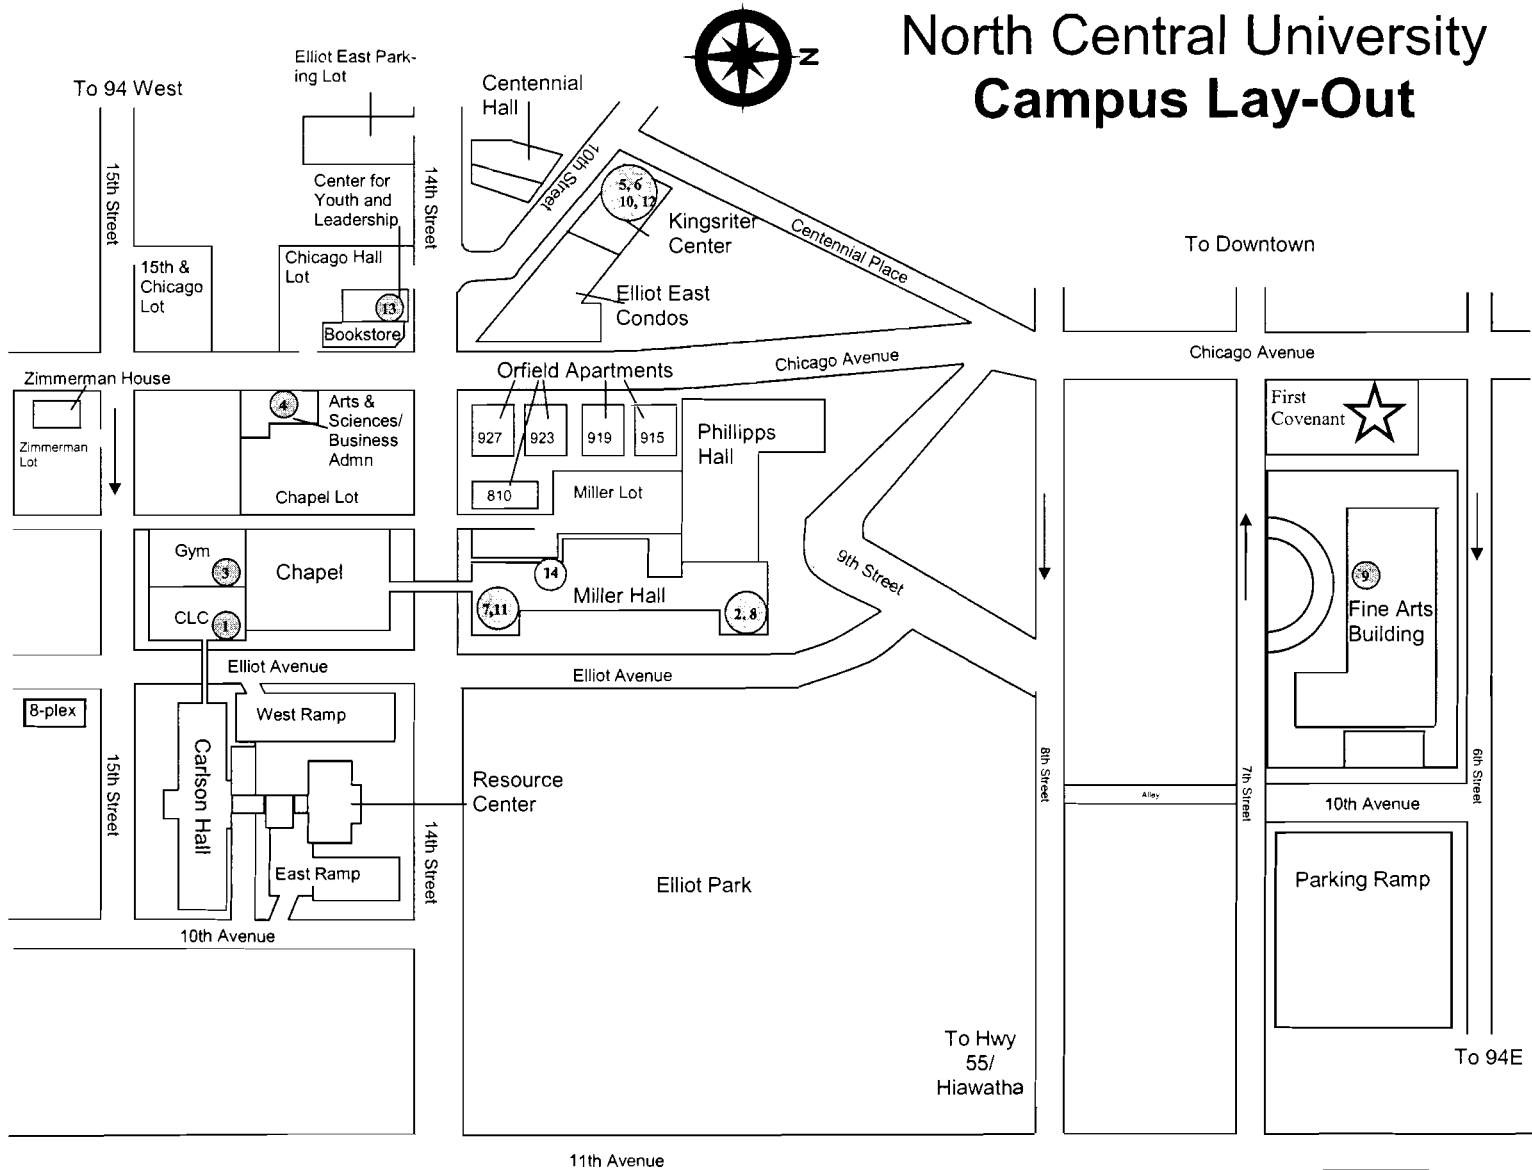

# North Central University Campus Lay-Out

## ADMIN. ASST. LOCATION KEY

- 1 ACADEMIC AFFAIRS
- 2 ARTS & SCIENCES  
Admin: Jodi Herlick  
Room: Miller 207
- 3 ATHLETICS  
Admin: Michelle Sieh
- 4 BUSINESS ADMINISTRATION  
Admin: Rita Stalker  
Room: Reception area
- 5 CARLSTROM DEAF STUDIES  
Admin: Leanne Weber  
Room: Kingsriter 205C
- 6 COMMUNICATION ARTS  
Admin: Leanne Weber  
Room: Kingsriter 205C
- 7 DEPARTMENT OF BIBLE & THEOLOGY  
Admin: Joy Apple  
Room: Miller 248
- 8 EDUCATION  
Admin: Jodi Herlick  
Room: Miller 207
- 9 FINE ARTS  
Admin: Karla Johnson  
Room: Fine Arts Bldg 106
- 10 INTERCULTURAL STUDIES & LANGUAGES  
Admin: Leanne Weber  
Room: Kingsriter 205C
- 11 PASTORAL MINISTRIES  
Admin: Joy Apple  
Room: Miller 248
- 12 PSYCHOLOGY  
Admin: Leanne Weber  
Room: Kingsriter 205C
- 13 STUDENT MINISTRIES  
Admin: Jeanette Olson  
Room: Center for Youth & Leadership
- 14 CARLSON INSTITUTE  
Admin: Melody Heide  
Room: Miller 127